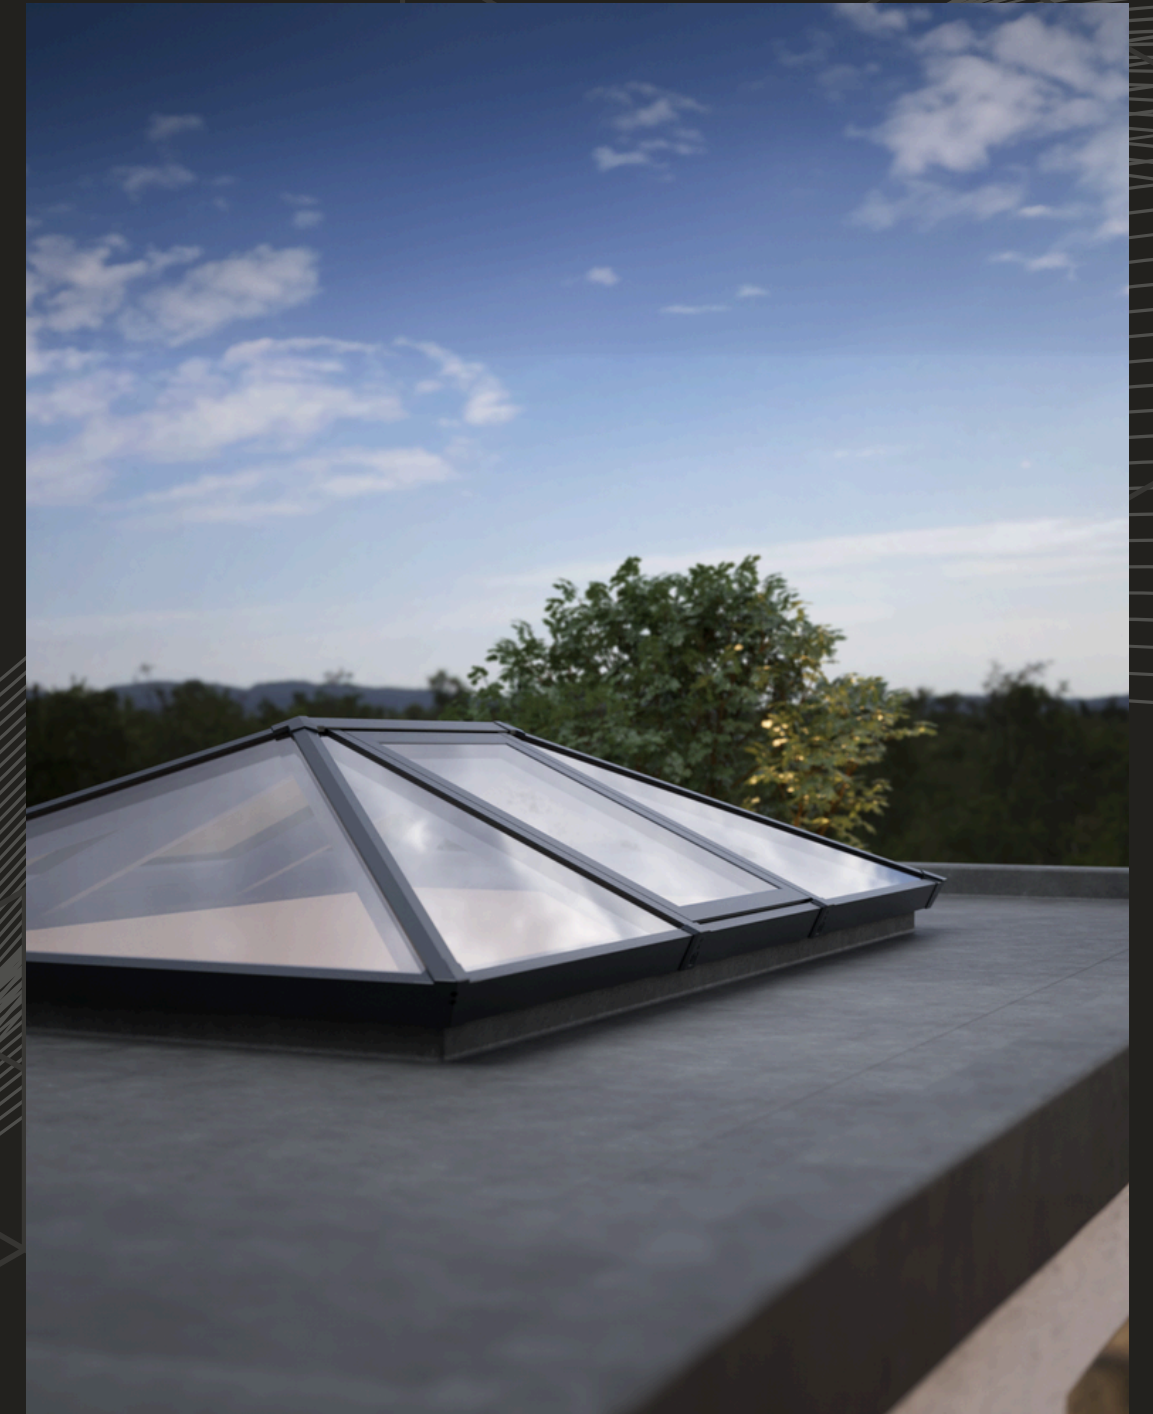

Sheerline Roof Lanterns

Experience the elegance of Sheerline S1 Roof lantern's ultra low line aesthetics, which adds a touch of architectural beauty to any space. Its robust powder coated aluminum construction ensures durability and enhances its stylish appeal. Furthermore, the lantern prioritizes security, offering reliable protection for you and your home.

- One of the most secure roof lanterns in the UK
- Secured by Design upgrade available
- Thermally efficient - keeping you warm and heating bills lower
- Range of styles and sizes
- 10 year guarantee